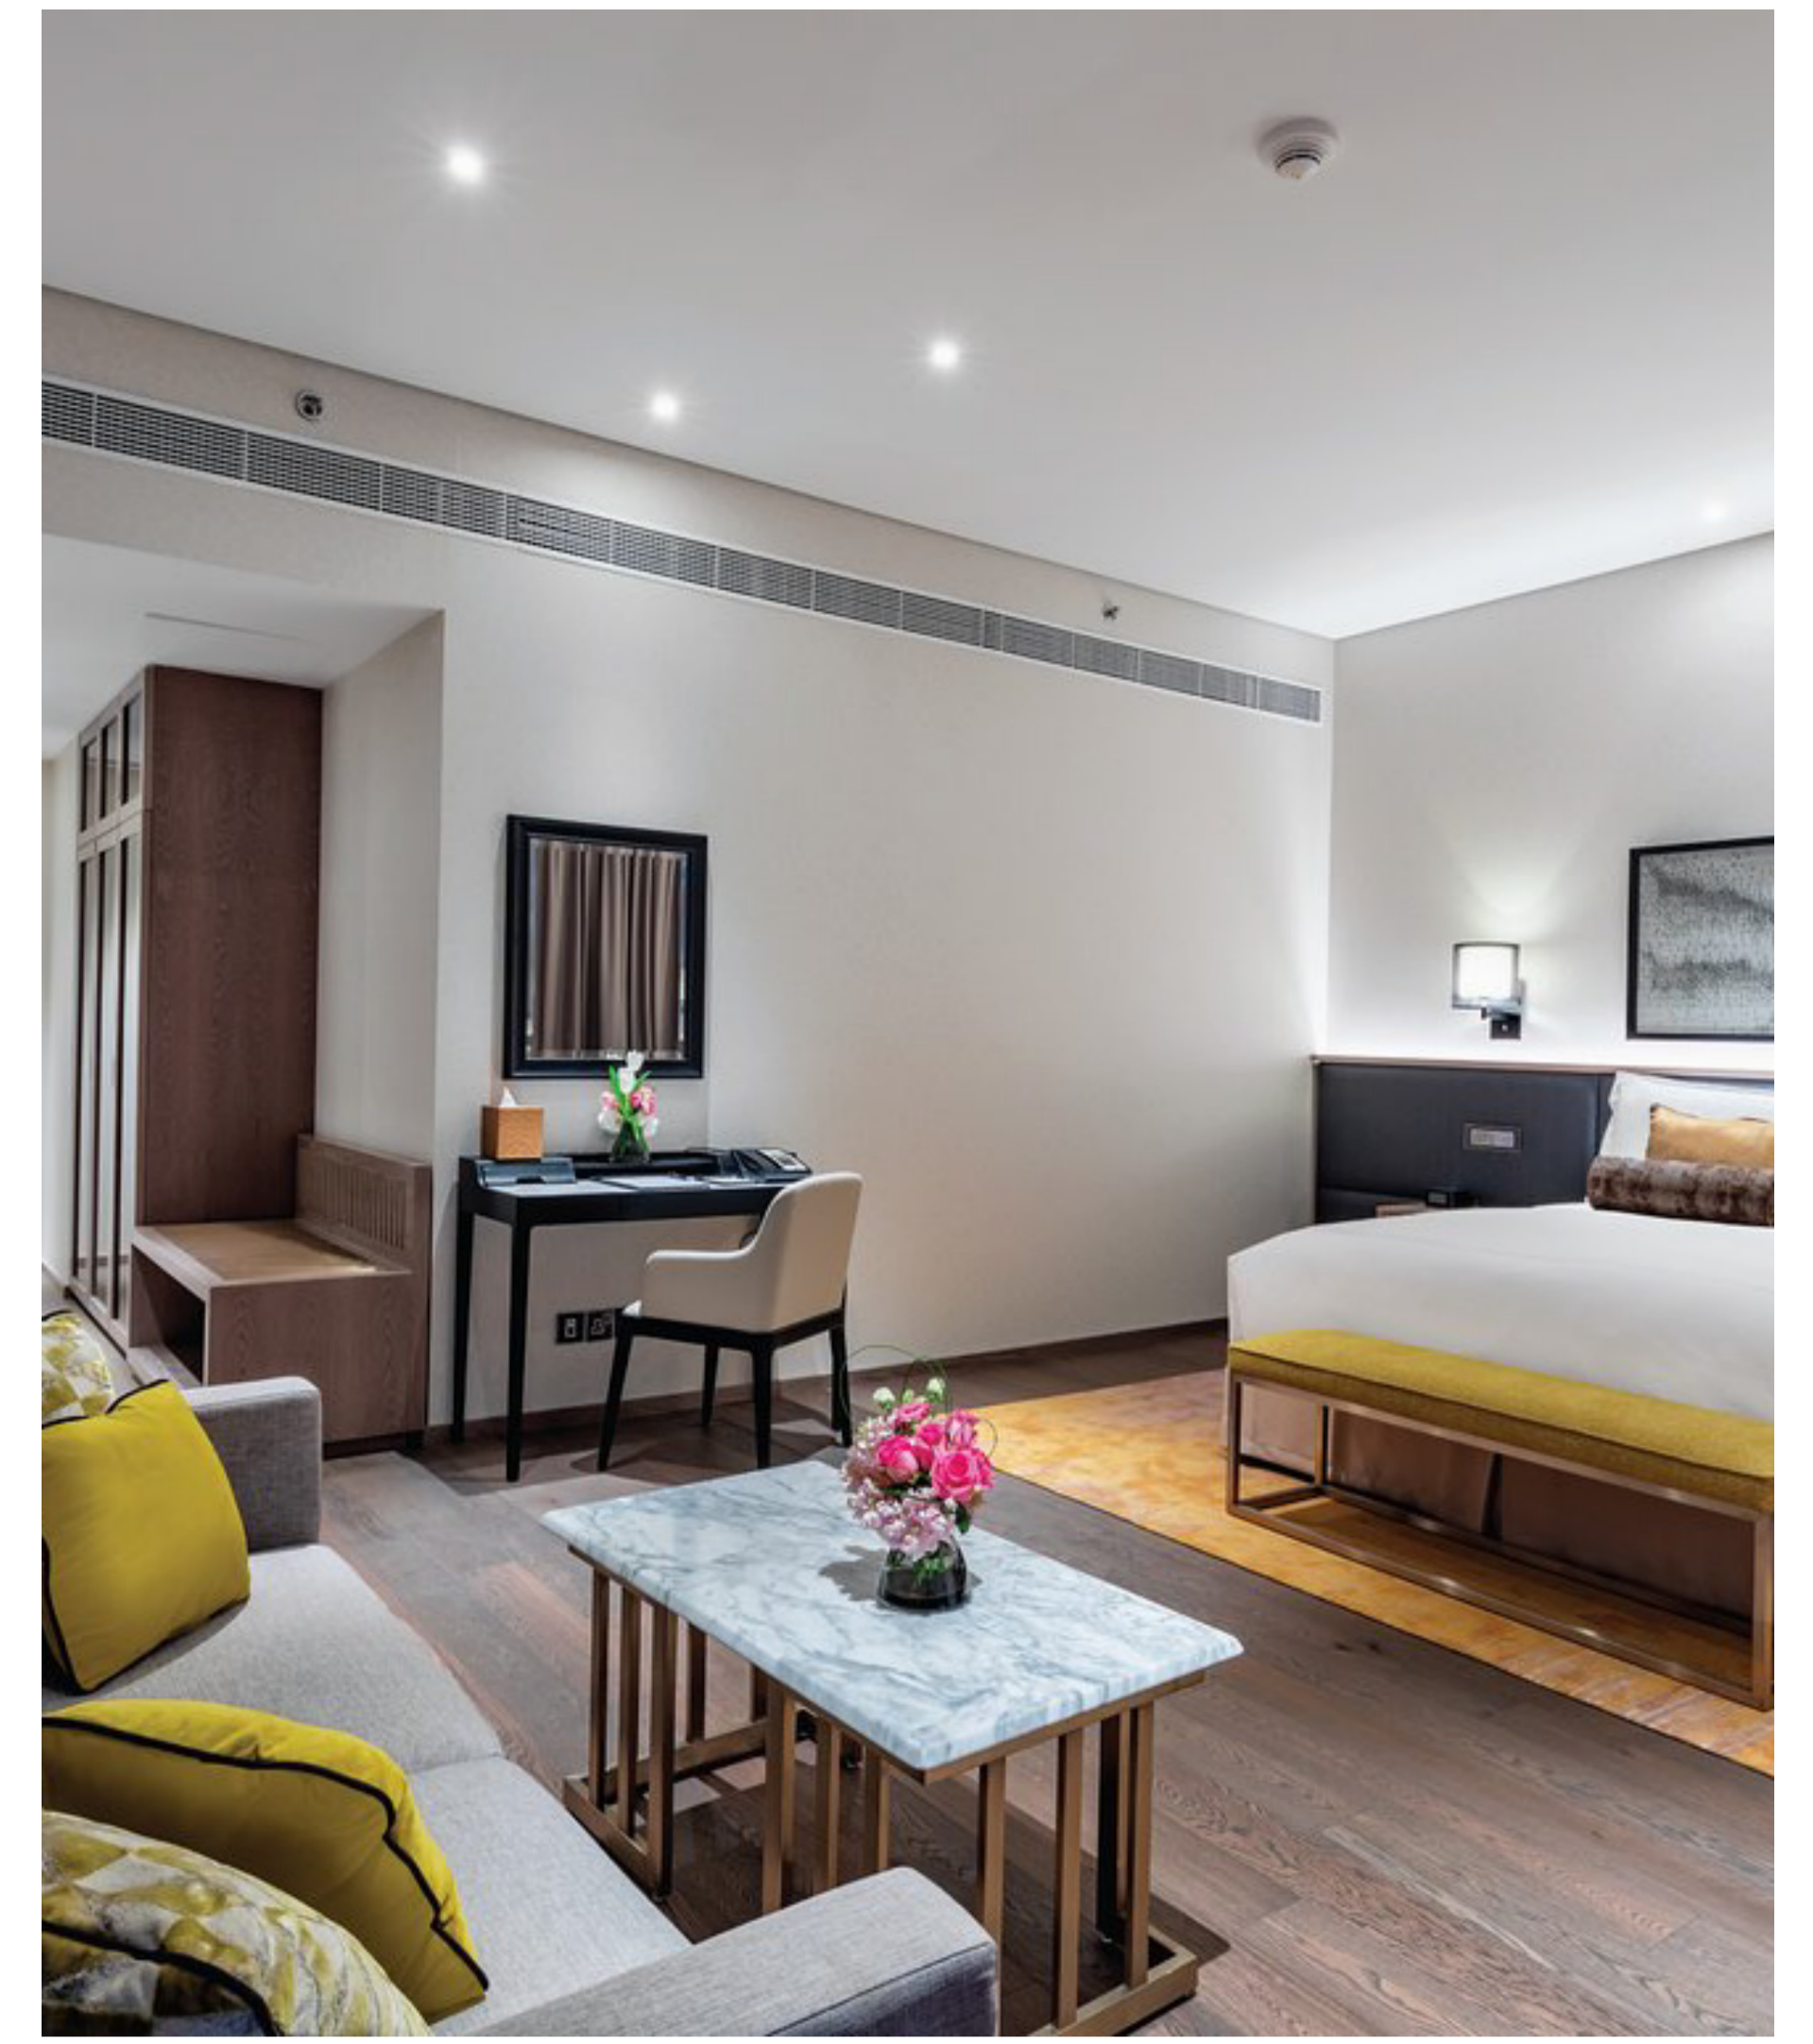

PARQWOOD

ParqWood is an engineered timber brand that provides a high-quality, parquet flooring for contemporary interiors. All products are made with care and are carefully selected to be FSC certified.