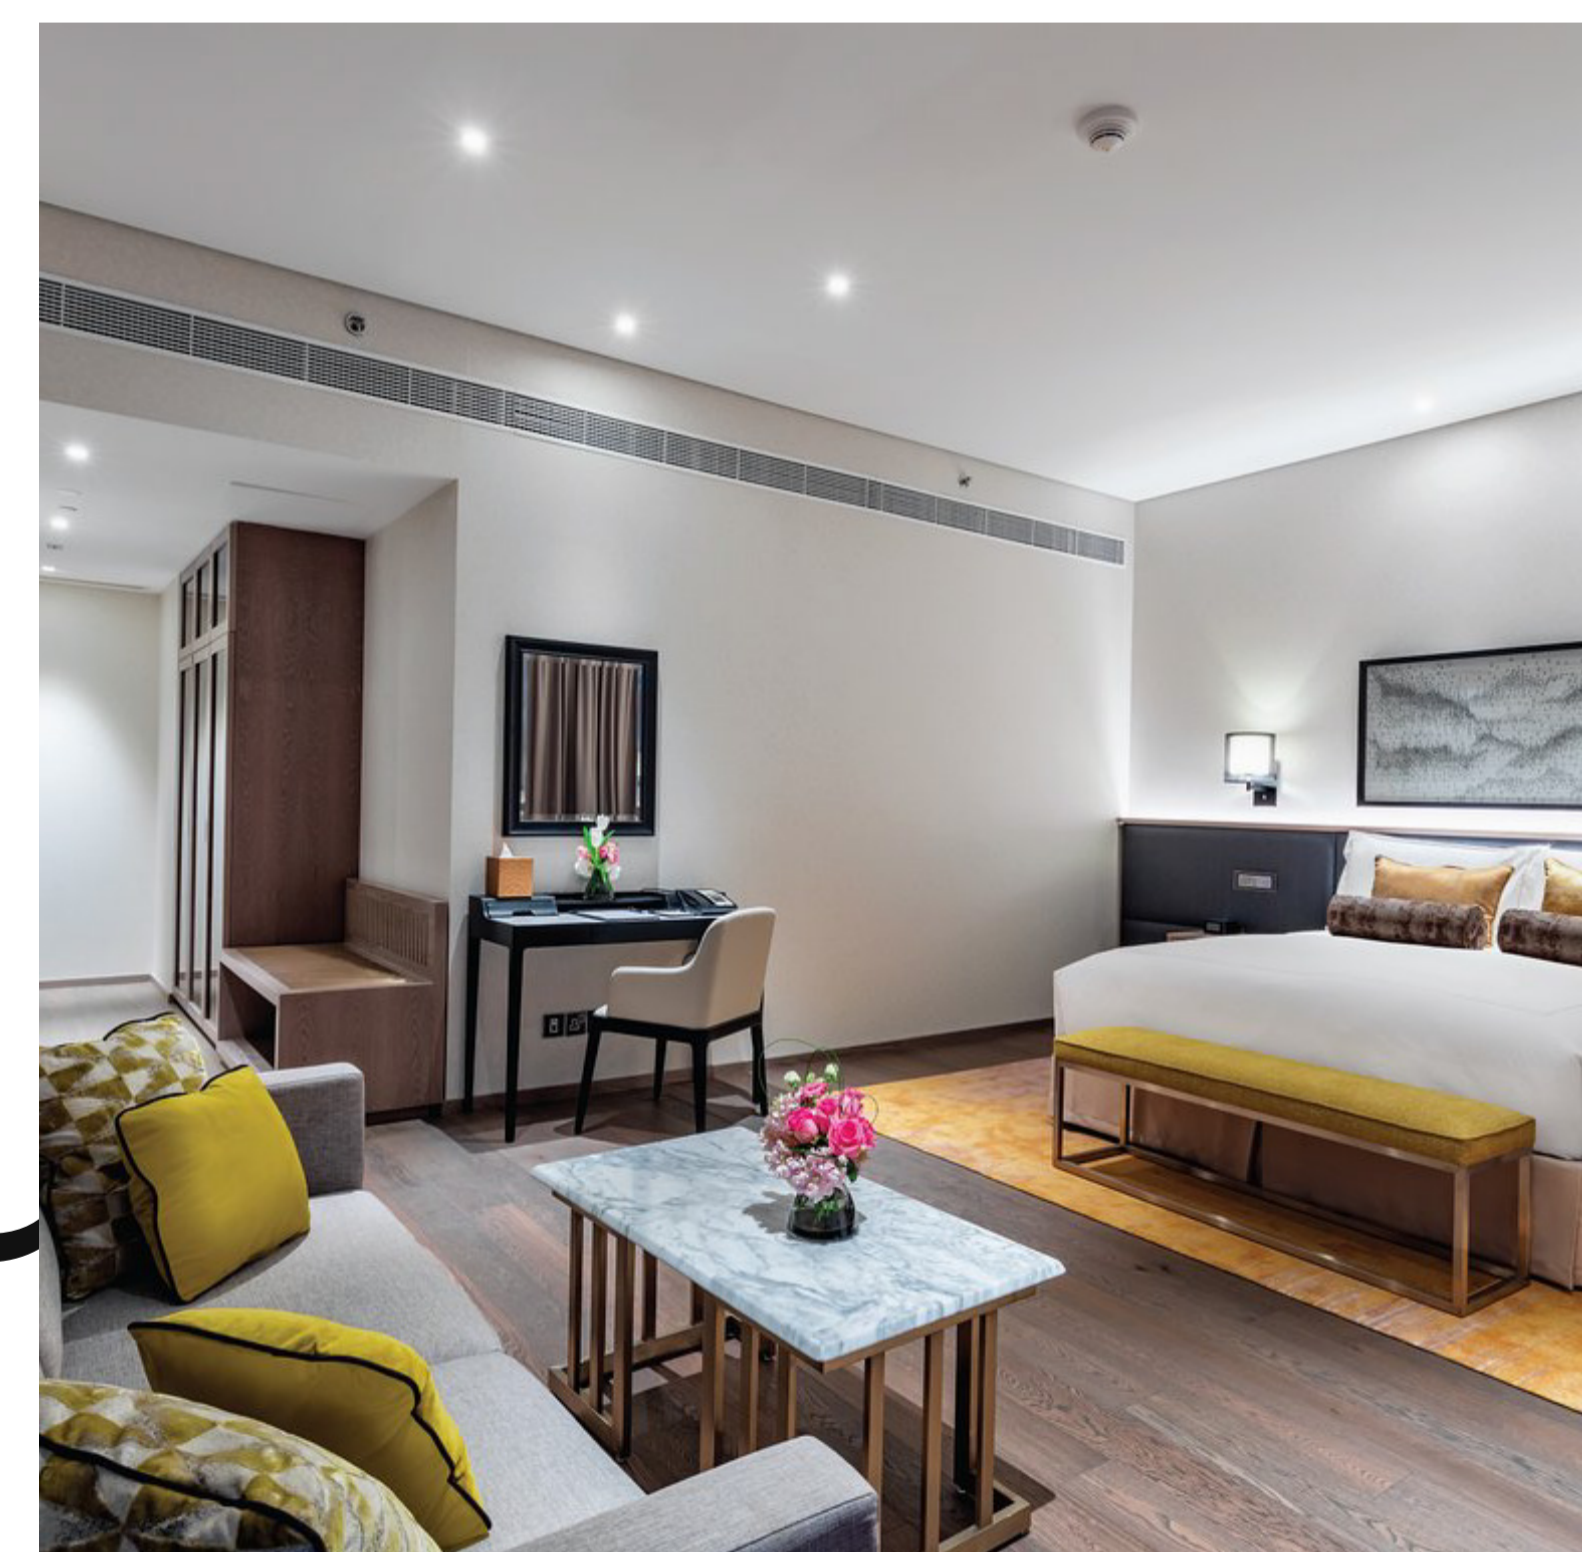

ParqWood bespoke colours and finishes are available upon request to suit design requirements for residential, hospitality & commercial schemes.